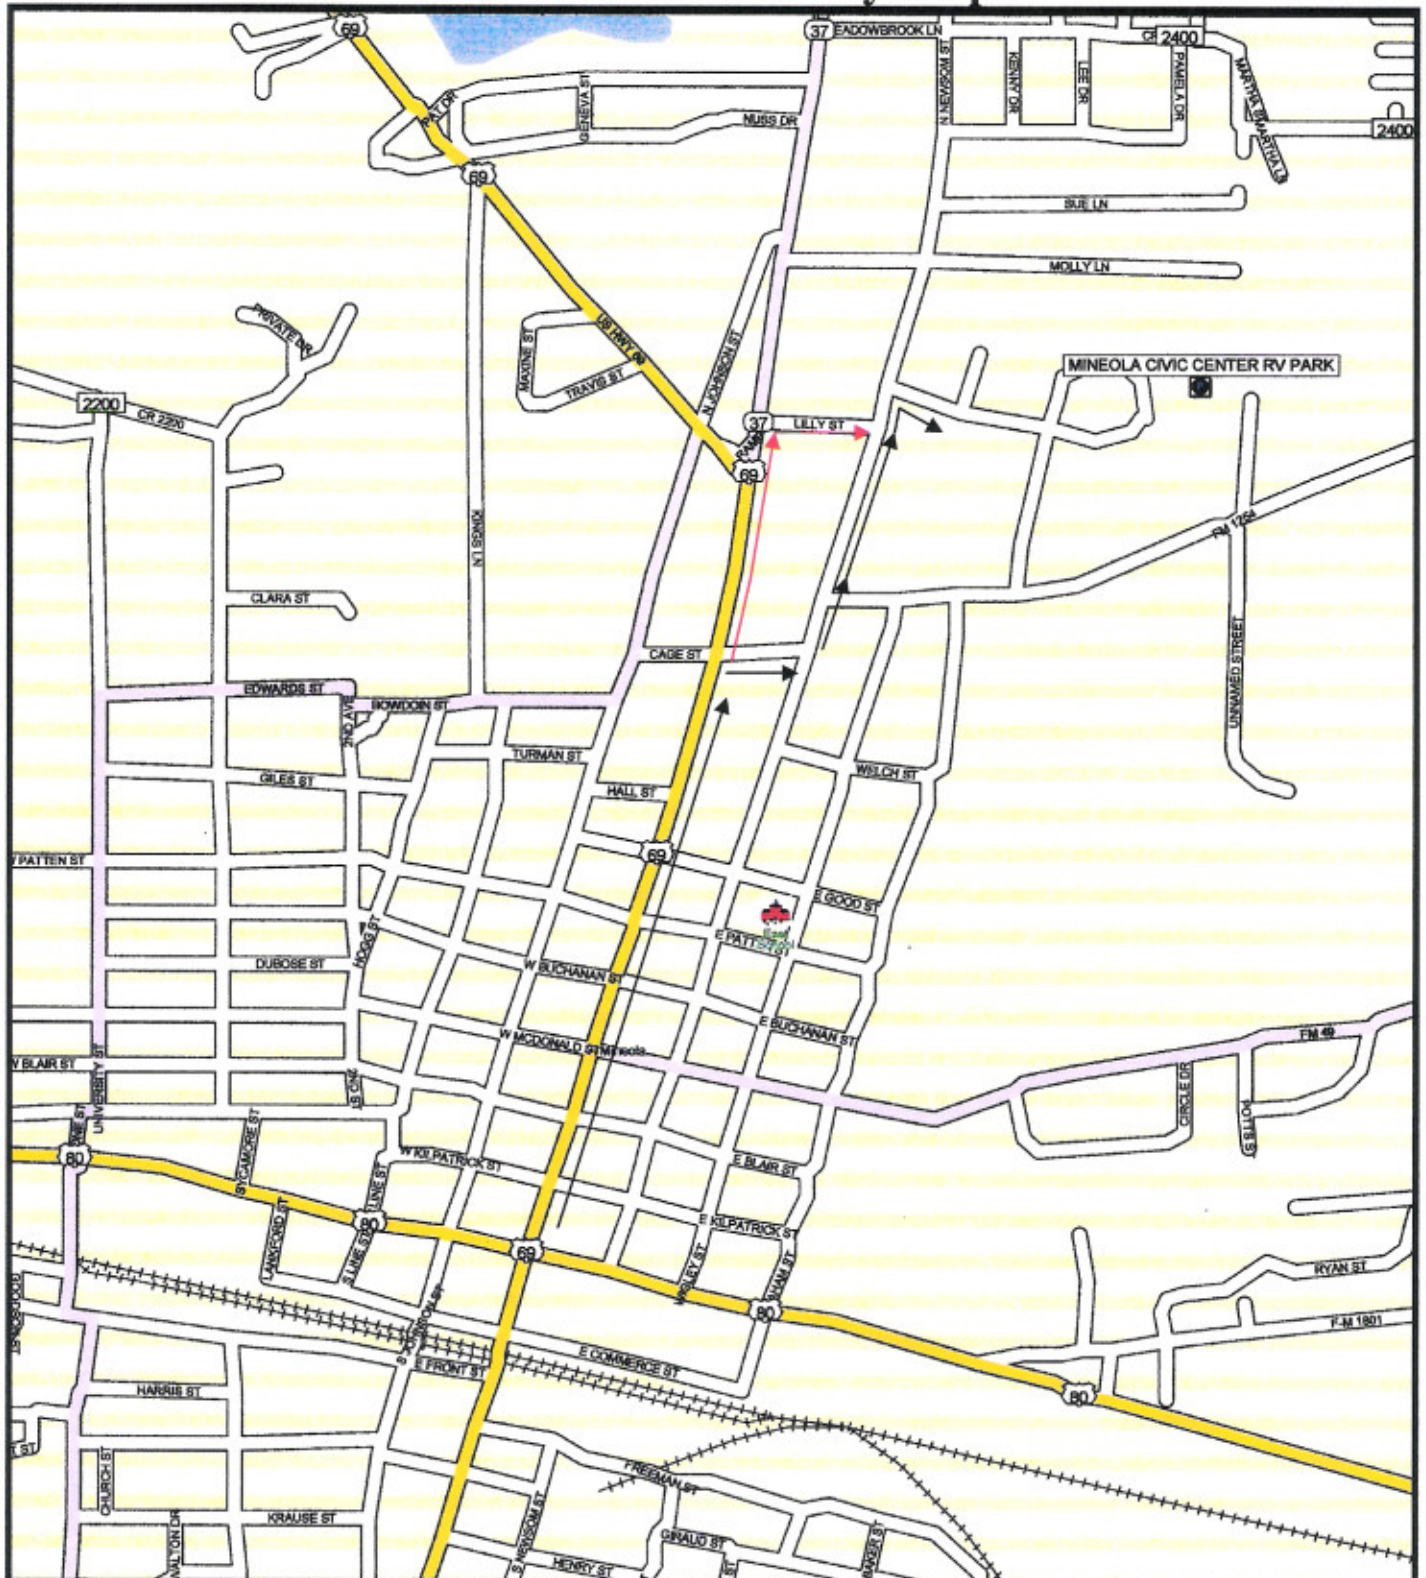

2006 Texas State Rally Map

From the intersection of Hwy 80 and Hwy 69, in downtown Mineola, head North on Hwy 69.

1. You can make a sharp turn on Cage Street (watch closely, it's a small street) for 1 block east then north on Newson to the Civic Center entry.

OR

2. You can make a right turn on Lilly Street for one block, followed by a left on Newson and a quick right into the Civic Center entry.

Wait for the parking committee to clear you to your spot.